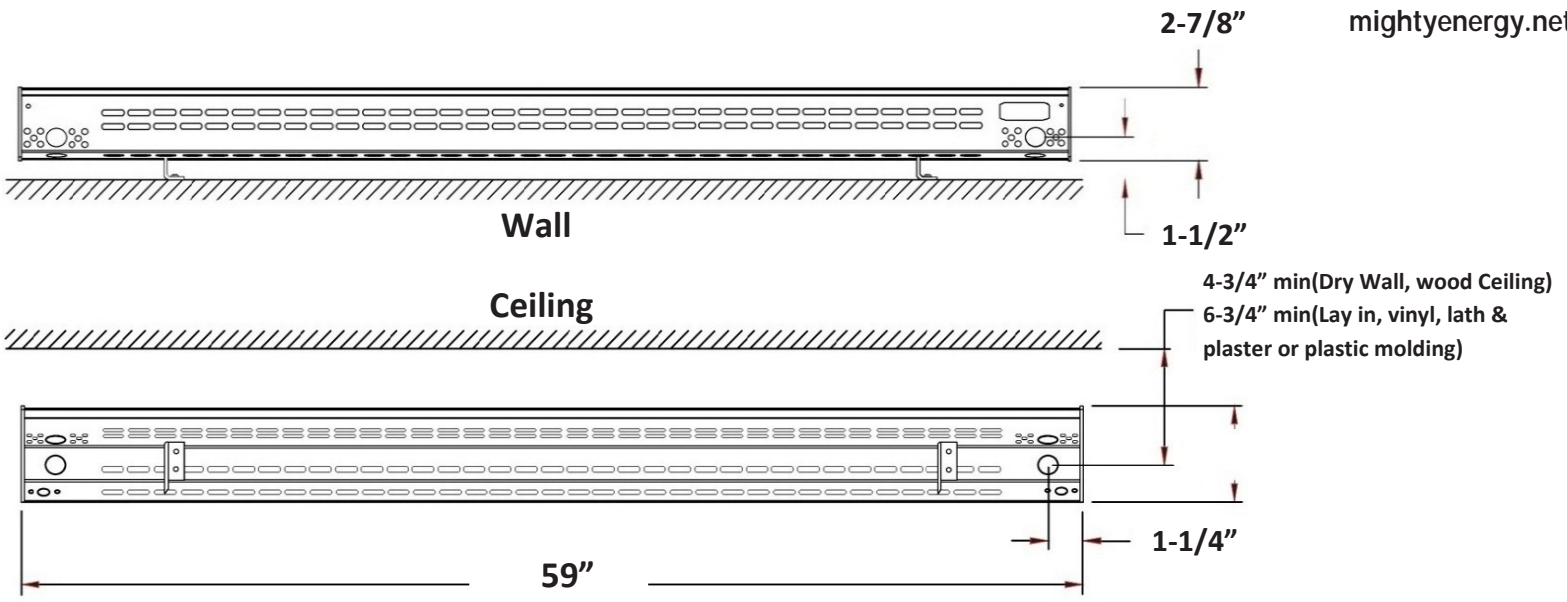

mightyenergy.net

Color Options

Technical Specifications	
Model	Comfort Cove C Series 750 Watt
Model numbers	C-7512, C-7508 or C-7524
Available voltages**	120, 208 or 240
Watts	750
BtuH	2558
Phase	1
Hz	60
Amps AC	6.2 (120v), 3.6 (208v) or 3.1 (240v)
Front panel color	Off-White, Pure White, Almond, Sandalwood or Walnut
Finish	Flat
Weight	10 lb (2.73 kg)
Length	59" (149.86 cm)
Width	2-7/8" (7.32 cm)
Height	4" (10.16 cm)
Front panel material	Extruded aluminum alloy
Wiring side	Either end
Front panel finishes	Off-White, Pure White, Almond, Sandalwood, Walnut
Reflector material	18 gauge galvanized steel
Controller included	No
Overheat switch	Not required
Standard	CUL
Warranty*	Limited 10 Year