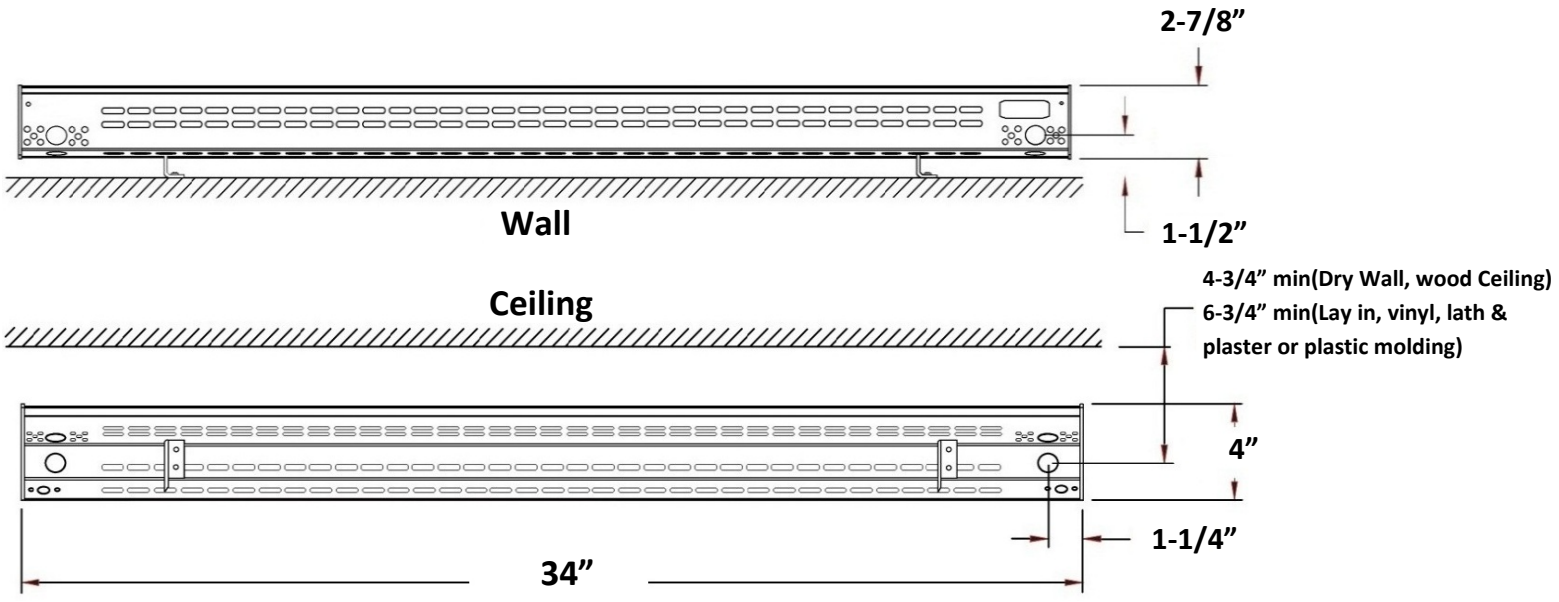

Warm Your Floor and More™

Technical Specifications

Model	Comfort Cove C Series 450 Watt
Model numbers	C-4512, C-4508 or C-4524
Available voltages**	120, 208 or 240
Watts	450
BtuH	1535
Phase	1
Hz	60
Amps AC	3.7 (120v), 2.2 (208v) or 1.9 (240v)
Front panel color	Off-White, Pure White, Almond, Sandalwood or Walnut
Finish	Flat
Weight	6 lb (2.73 kg)
Length	34" (86.36 cm)
Width	2-7/8" (7.32 cm)
Height	4" (10.16 cm)
Front panel material	Extruded aluminum alloy
Wiring side	Either end
Front panel finishes	Off-White, Pure White, Almond, Sandalwood, Walnut
Reflector material	18 gauge galvanized steel
Controller included	No
Overheat switch	Not required
Standard	CUL
Warranty*	Limited 10 Year